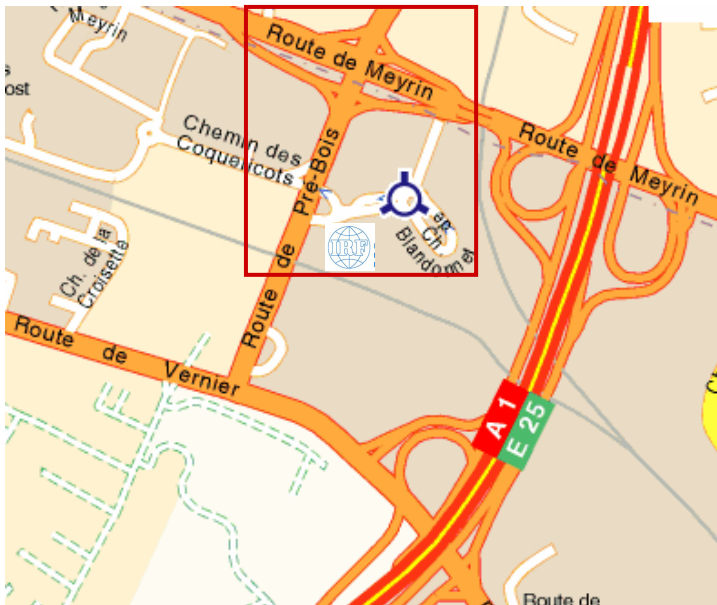

DIRECTIONS TO THE INTERNATIONAL ROAD FEDERATION GENEVA OFFICE

BY TRAIN & BY BUS GENEVA CORNAVIN TRAIN STATION

- Taxi
- Take bus n° 9 – 29 direction Meyrin and exit at Blandonnet bus stop ...and follow the map below.

BY PLANE FROM GENEVA COINTRIN AIRPORT

- Taxi
- Take bus n° 23 direction ZIPLO and exit at Blandonnet bus stop or
- Take bus n° 28 direction Hôpital-La Tour and exit at Blandonnet bus stop ...and follow the map below.

BY CAR

- Exit from the "Autoroute de contournement" at the Meyrin – Satigny Exit, onto "Route de Meyrin". Follow "Blandonnet" and turn left on "Route de Pré-Bois" ...and follow the map below or
- Exit at Vernier and turn right onto "Route de Vernier", turn right onto "Route de Pré-Bois" ...and follow the map below.